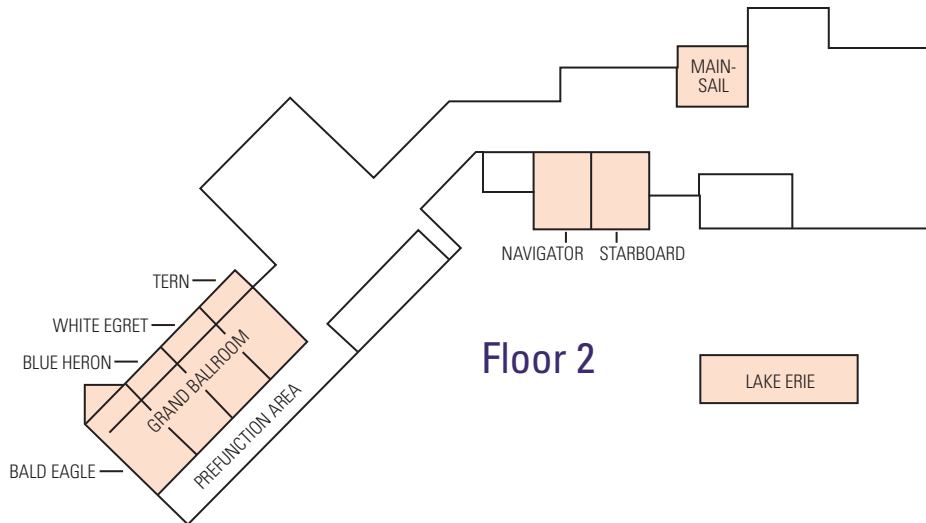

Maumee Bay Lodge and Conference Center

1750 State Park Rd. #2, Oregon, OH 43616
419/836-1466 • maumeebaystateparklodge.com

This lodge and conference center is located in one of Ohio's premier state parks — along the beautiful shores of Lake Erie — and features everything your group needs to make your business trip memorable. After your meeting, enjoy the view from private balconies, take a walk along the beach or enjoy 18 holes on the links.

Amenities

- 120 total guest rooms, 24 cottages and 256 family campground sites
- Fitness room
- Full-service catering
- Golf course
- Hiking trails
- Indoor and outdoor pools
- In-house A/V equipment
- In-room iron and ironing board
- Located 45 minutes from Toledo Express Airport and 1 hour from Detroit Metro Airport
- On-site nature center
- On-site restaurant and lounge
- Sauna
- Swimming lake

Floor 2

Meeting Room	Sq. Ft.	Dimensions	Height	Banquet	Block O	Classroom	Conference	Theater	U-Shape
Bald Eagle	2,106	39' x 54'	14'	144	60	80	50	200	50
Blue Heron	1,118	26' x 43'	14'	72	36	50	40	126	28
White Egret	1,118	26' x 43'	14'	72	36	50	40	126	28
Tern	1,118	26' x 43'	14'	72	36	50	40	126	28
Eagle & Heron	2,795	65' x 43'	14'	240	N/A	130	N/A	320	N/A
Eagle, Heron, Egret	3,913	91' x 43'	14'	336	N/A	190	N/A	500	N/A
Grand Ballroom	5,031	117' x 43'	14'	384	N/A	250	N/A	640	N/A
Heron, Egret, Tern	3,354	78' x 43'	14'	272	N/A	160	N/A	400	N/A
Egret & Tern	2,236	52' x 43'	14'	144	N/A	100	N/A	250	N/A
Navigator & Starboard	1,560	30' x 52'	9'	96	48	80	45	120	40
Starboard	780	30' x 26'	9'	56	28	40	24	60	20
Navigator	780	30' x 26'	9'	56	28	40	24	60	20
Mainsail	625	25' x 25'	7'	40	24	32	24	40	18
Lake Erie	288	12' x 24'	8'	N/A	N/A	N/A	12	N/A	N/A