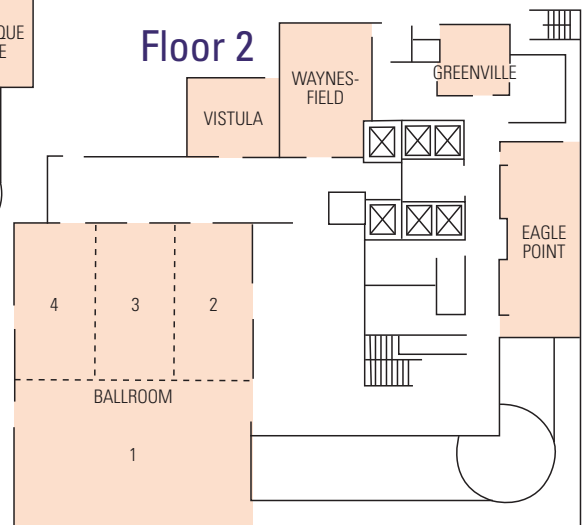

Park Inn by Radisson

101 N. Summit St., Toledo, OH 43604
419/241-3000 • parkinn.com/toledooh

Toledo's Park Inn by Radisson, with its ideal downtown location, puts your guests in the heart of the city's business and financial district. Attached to the SeaGate Convention Centre, the hotel features 13 spacious and multi-purpose meeting rooms. An on-site restaurant, lounge and health club make for a relaxing stay, while free Internet access provides for a stress-free business excursion.

Floor 3

Floor 2

Amenities

294 total guest rooms
Atrium area
Business center
Complimentary newspapers

Complimentary shuttle service within a two-mile radius of the hotel and Hollywood Casino
Complimentary WiFi
Health club and sauna

Attached to SeaGate Convention Centre
Located 25 minutes from Toledo Express Airport and 45 minutes from Detroit Metro Airport

Pet-friendly rooms
Restaurant and sports bar
Next to Hensville Park and Fifth Third Field

Meeting Room	Sq. Ft.	Dimensions	Height	Classroom	Conference	Hollow Square	Rounds of 10	Theater	U-Shape
Grand Ballroom	5,478	66' x 83'	16'	250	N/A	N/A	400	700	N/A
Ballroom 1	2,706	66' x 41'	16'	125	N/A	50	160	250	50
Ballroom 2, 3, 4	2,706	66' x 41'	16'	125	N/A	50	160	250	50
Ballroom 2, 3	1,845	45' x 41'	16'	50	N/A	35	100	150	35
Ballroom 3, 4	1,845	45' x 41'	16'	50	N/A	35	100	150	35
Ballroom 4	820	41' x 20'	16'	40	25	25	50	75	25
Eagle Point	1,000	55' x 19'	10'	40	40	35	60	80	30
Vistula	572	26' x 22'	10'	15	15	10	30	40	16
Waynesfield	972	27' x 36'	10'	40	24	30	60	75	30
Greenville	342	18' x 19'	10'	10	12	10	20	20	10
North Cape	494	26' x 19'	10'	20	20	20	30	45	16
Presque Isle	513	27' x 19'	10'	20	20	20	30	45	16
Board of Governors	522	18' x 29'	12'	N/A	12	N/A	N/A	N/A	N/A
Board of Directors	486	18' x 27'	12'	N/A	12	N/A	N/A	N/A	N/A
Orleans	1,000	27' x 30'	10'	45	20	30	80	85	30