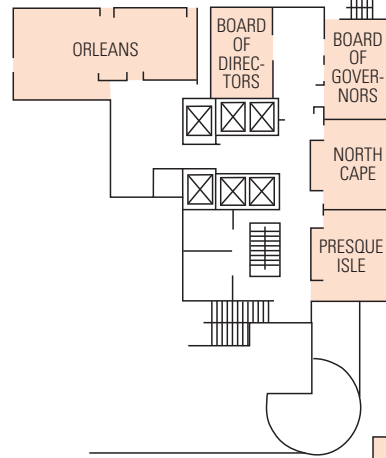

Park Inn by Radisson

101 N. Summit St., Toledo, OH 43604
419/241-3000 • parkinn.com/toledooh

Toledo's Park Inn by Radisson, with its ideal downtown location, puts your guests in the heart of the city's business and financial district. Attached to the SeaGate Convention Centre, the hotel features 13 spacious and multi-purpose meeting rooms. An on-site restaurant, lounge and health club make for a relaxing stay, while free Internet access provides for a stress-free business excursion.

Floor 3

Floor 2

Amenities

294 total guest rooms
Atrium area
Business center
Complimentary newspapers

Complimentary shuttle service within a two-mile radius of the hotel and Hollywood Casino
Complimentary WiFi
Health club and sauna

Attached to SeaGate Convention Centre
Located 25 minutes from Toledo Express Airport and 45 minutes from Detroit Metro Airport

Pet-friendly rooms
Restaurant and sports bar
Next to Hensville Park and Fifth Third Field

Meeting Room	Sq. Ft.	Dimensions	Height	Classroom	Conference	Hollow Square	Rounds of 10	Theater	U-Shape
Grand Ballroom	5,478	66' x 83'	16'	250	N/A	N/A	400	700	N/A
Ballroom 1	2,706	66' x 41'	16'	125	N/A	50	160	250	50
Ballroom 2, 3, 4	2,706	66' x 41'	16'	125	N/A	50	160	250	50
Ballroom 2, 3	1,845	45' x 41'	16'	50	N/A	35	100	150	35
Ballroom 3, 4	1,845	45' x 41'	16'	50	N/A	35	100	150	35
Ballroom 4	820	41' x 20'	16'	40	25	25	50	75	25
Eagle Point	1,000	55' x 19'	10'	40	40	35	60	80	30
Vistula	572	26' x 22'	10'	15	15	10	30	40	16
Waynesfield	972	27' x 36'	10'	40	24	30	60	75	30
Greenville	342	18' x 19'	10'	10	12	10	20	20	10
North Cape	494	26' x 19'	10'	20	20	20	30	45	16
Presque Isle	513	27' x 19'	10'	20	20	20	30	45	16
Board of Governors	522	18' x 29'	12'	N/A	12	N/A	N/A	N/A	N/A
Board of Directors	486	18' x 27'	12'	N/A	12	N/A	N/A	N/A	N/A
Orleans	1,000	27' x 30'	10'	45	20	30	80	85	30