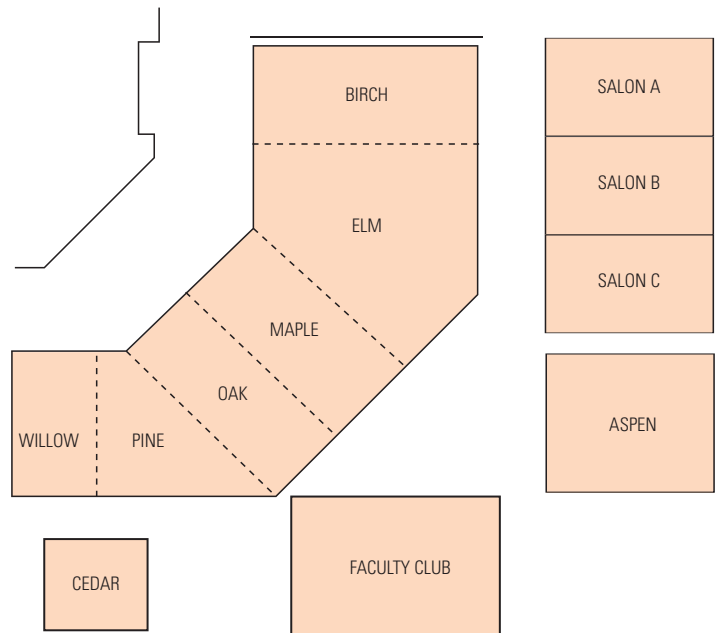

Radisson Hotel at the University of Toledo

3100 Glendale Ave., Toledo, OH 43614
419/381-6800 • radisson.com/toledo

Located on the University of Toledo Health Science Campus, it offers easy access to major businesses and top attractions like the Toledo Zoo, Hollywood Casino, the Toledo Museum of Art and Fifth Third Field. With 212 contemporary guest rooms and more than 14,000 square feet of versatile meeting space, 24-hour business center, heated indoor pool and fitness center, the hotel has everything you need for a pleasant and productive stay. Find a delicious meal at the hotel's 31 Hundred Restaurant, which serves American favorites for breakfast, lunch and dinner, or enjoy happy hour while watching your favorite game at the bar.

Amenities

212 total guest rooms
24-hour business center
24-hour Precor fitness center
31 Hundred fine dining restaurant & lounge (provides room service)

Indoor pool and spa
In-room coffee maker
Located 20 minutes from Toledo Express Airport and 1 hour from Detroit Metro Airport
On-site A/V equipment
Pets allowed

Racquetball and basketball courts (located at Morse Center) and on-site tennis courts
State-of-the-art in-room entertainment systems
Valet laundry services
Complimentary parking

Meeting Room	Sq. Ft.	Dimensions	Height	Banquet	Classroom	Conference	Reception	Theater	U-Shape
Grand Ballroom	5,273			360	350	N/A	500	520	N/A
Birch	1,107	27' x 41'	10'	70	63	40	120	140	33
Elm	1,644	37' x 37'	10'	90	75	45	150	160	39
Maple	648	17.42' x 37'	10'	40	24	21	55	50	18
Oak	648	17.42' x 37'	10'	40	24	21	55	50	18
Pine	780	28.50' x 30'	10'	50	30	24	70	70	21
Willow	446	16.50' x 27'	10'	30	18	16	40	40	15
Aspen	1,276		8'	60	40	32	60	75	30
Mahogany Ballroom	5450	125' x 40' (+)	10'	340	350	N/A	390	390	N/A
Salon A	1,800	45' x 40'	10'	110	85	50	130	130	40
Salon B	1,400	35' x 40'	10'	90	55	40	100	100	30
Salon C	2,250	45' x 50'	10'	140	90	60	160	160	50
Cedar Boardroom	N/A	N/A	8'	8	N/A	10	N/A	N/A	N/a
Faculty Club	1,518	46' x 33	10'	70	48	33	100	80	30